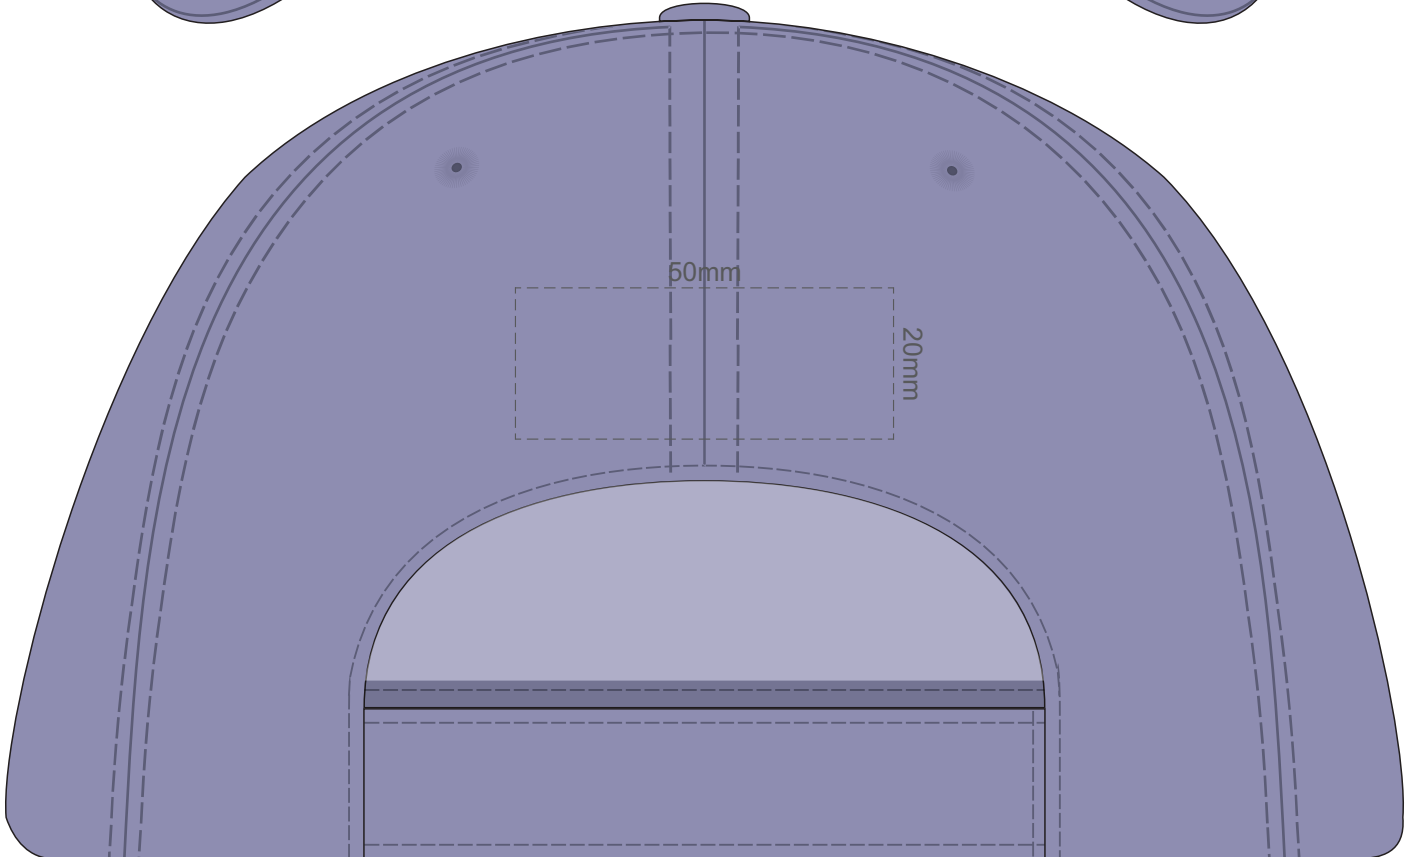

100% of Actual Size
Colourflex Transfer
Faux Embroidery
LEFT

- Grey
- Ecrú
- White
- Yellow
- Mustard
- Orange
- Rust
- Pink
- Fuchsia
- Red
- Burgundy
- Sage
- Light Green
- Mint
- Teal
- Light Blue
- Pastel Blue
- Slate Blue
- Royal Blue
- Navy
- Mauve
- Purple
- Charcoal
- Carbon
- Black

100% of Actual Size
Colourflex Transfer
Faux Embroidery
RIGHT

- Grey
- Ecrú
- White
- Yellow
- Mustard
- Orange
- Rust
- Pink
- Fuchsia
- Red
- Burgundy
- Sage
- Light Green
- Mint
- Teal
- Light Blue
- Pastel Blue
- Slate Blue
- Royal Blue
- Navy
- Mauve
- Purple
- Charcoal
- Carbon
- Black

100% of Actual Size
Embroidery
FRONT

100% of Actual Size
Embroidery
BACK

Grey
Ecrú
White
Yellow
Mustard
Orange
Rust
Pink
Fuchsia
Red
Burgundy
Sage
Light Green
Mint
Teal
Light Blue
Pastel Blue
Slate Blue
Royal Blue
Navy
Mauve
Purple
Charcoal
Carbon
Black