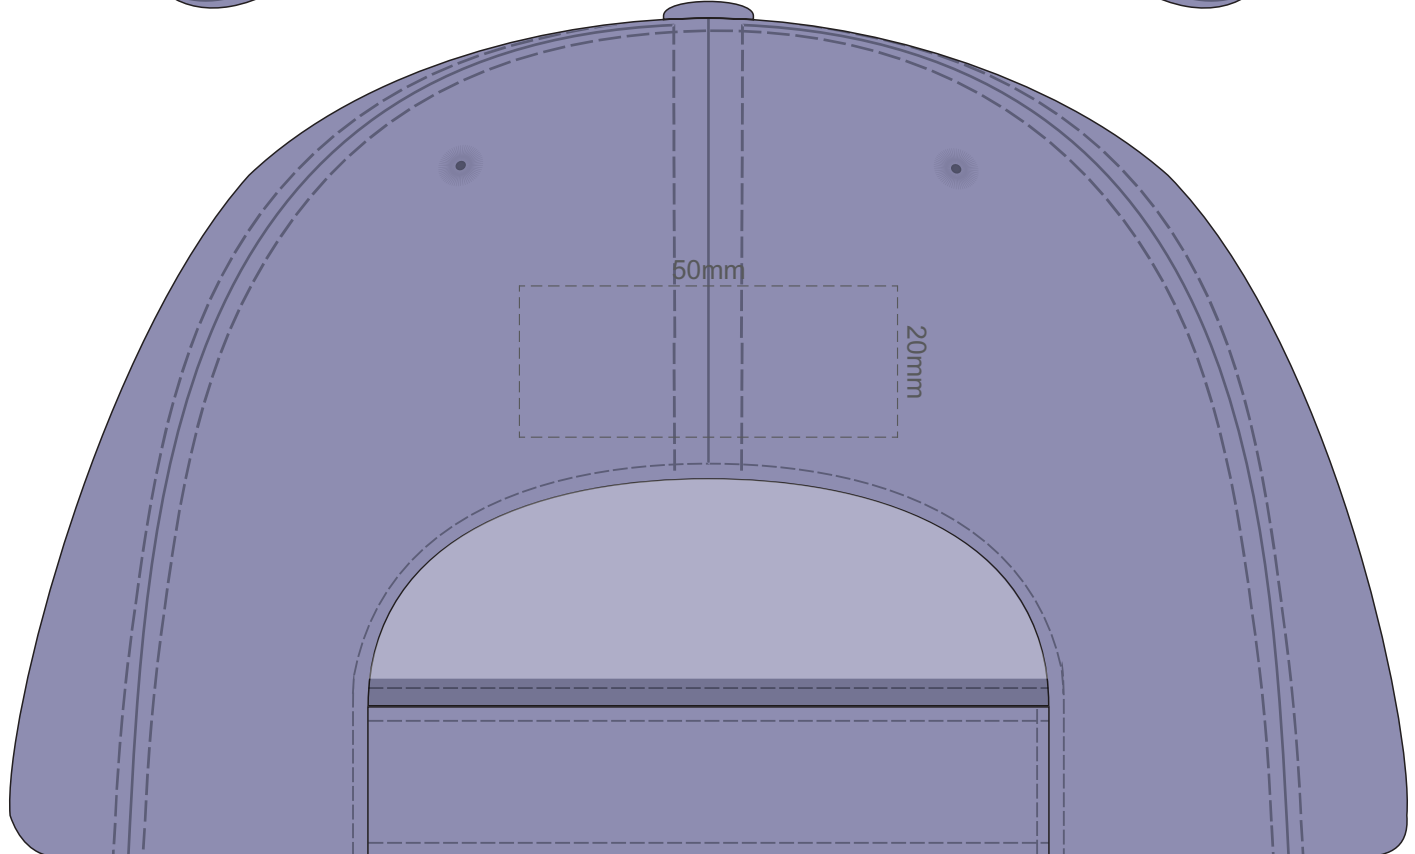

100% of Actual Size
Colourflex Transfer
Faux Embroidery
FRONT

100% of Actual Size
Colourflex Transfer
Faux Embroidery
BACK

Grey
Ecrú
White
Yellow
Mustard
Orange
Rust
Pink
Fuchsia
Red
Burgundy
Sage
Light Green
Mint
Teal
Light Blue
Pastel Blue
Slate Blue
Royal Blue
Navy
Mauve
Purple
Charcoal
Carbon
Black

100% of Actual Size
Colourflex Transfer
Faux Embroidery
LEFT

- Grey
- Ecrú
- White
- Yellow
- Mustard
- Orange
- Rust
- Pink
- Fuchsia
- Red
- Burgundy
- Sage
- Light Green
- Mint
- Teal
- Light Blue
- Pastel Blue
- Slate Blue
- Royal Blue
- Navy
- Mauve
- Purple
- Charcoal
- Carbon
- Black

100% of Actual Size
Colourflex Transfer
Faux Embroidery
RIGHT

- Grey
- Ecrú
- White
- Yellow
- Mustard
- Orange
- Rust
- Pink
- Fuchsia
- Red
- Burgundy
- Sage
- Light Green
- Mint
- Teal
- Light Blue
- Pastel Blue
- Slate Blue
- Royal Blue
- Navy
- Mauve
- Purple
- Charcoal
- Carbon
- Black

100% of Actual Size
Embroidery
FRONT

100% of Actual Size
Embroidery
BACK

Grey
Ecrú
White
Yellow
Mustard
Orange
Rust
Pink
Fuchsia
Red
Burgundy
Sage
Light Green
Mint
Teal
Light Blue
Pastel Blue
Slate Blue
Royal Blue
Navy
Mauve
Purple
Charcoal
Carbon
Black