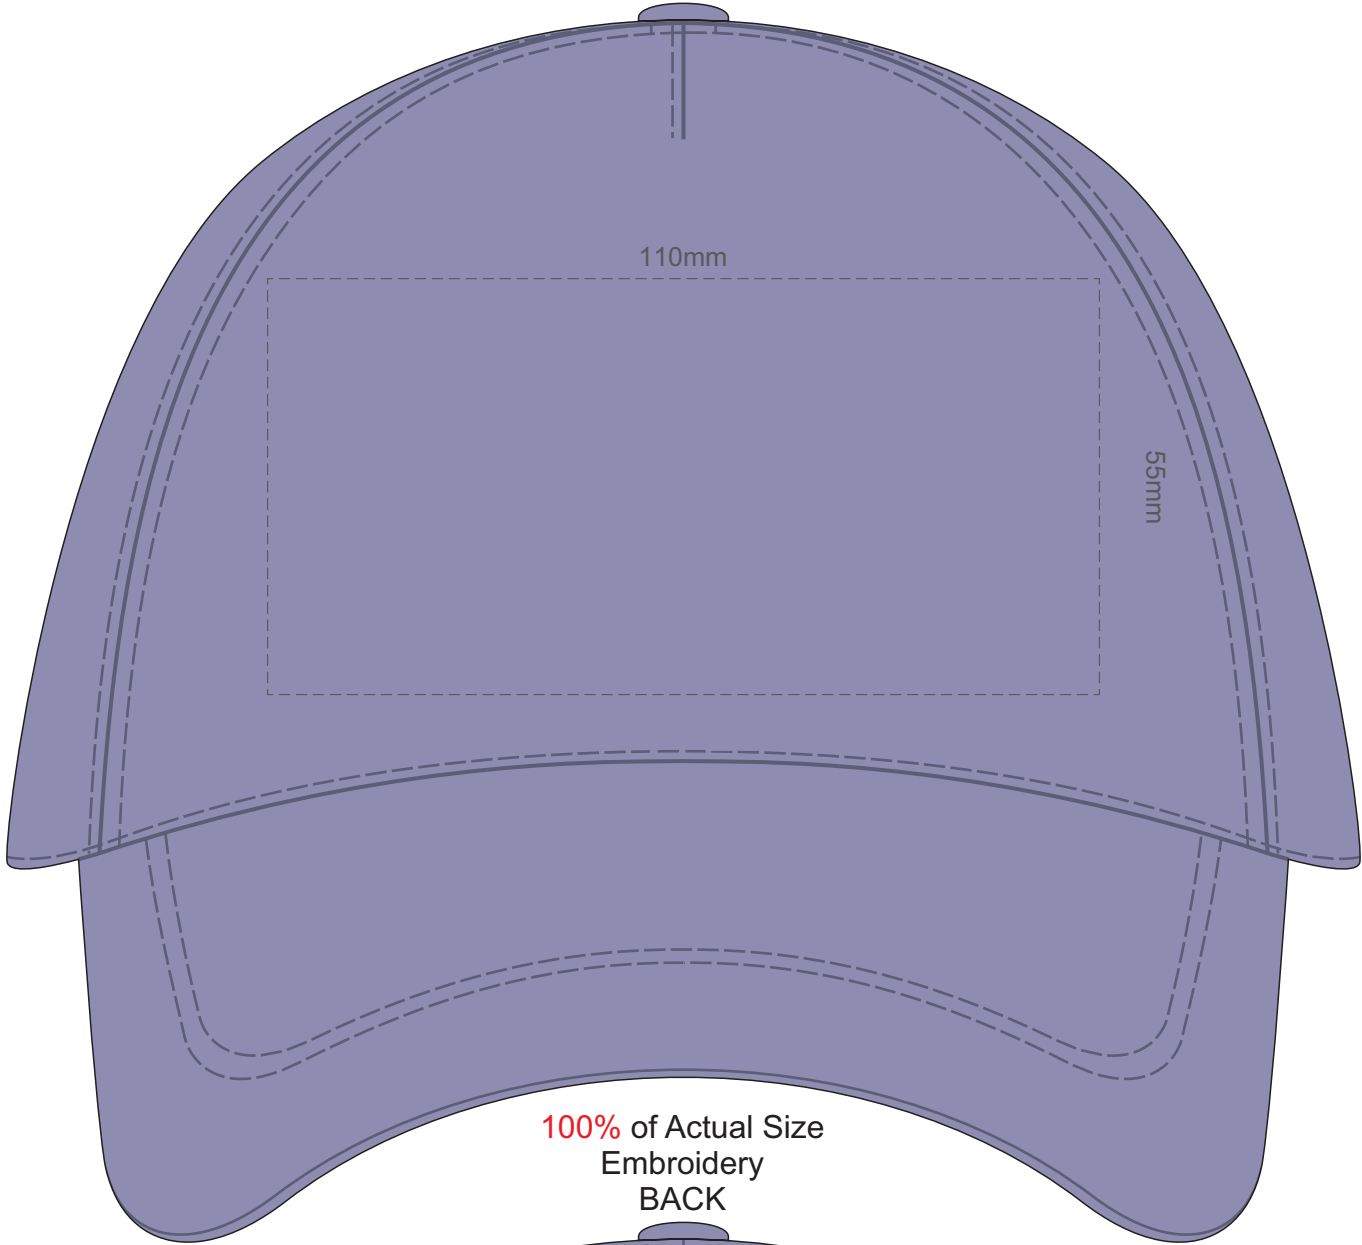

100% of Actual Size
Colourflex Transfer
Faux Embroidery
FRONT

100% of Actual Size
Colourflex Transfer
Faux Embroidery
BACK

Grey
Ecrú
White
Yellow
Mustard
Orange
Rust
Pink
Fuchsia
Red
Burgundy
Sage
Light Green
Mint
Teal
Light Blue
Pastel Blue
Slate Blue
Royal Blue
Navy
Mauve
Purple
Charcoal
Carbon
Black

100% of Actual Size
Colourflex Transfer
Faux Embroidery
LEFT

- Grey
- Ecrú
- White
- Yellow
- Mustard
- Orange
- Rust
- Pink
- Fuchsia
- Red
- Burgundy
- Sage
- Light Green
- Mint
- Teal
- Light Blue
- Pastel Blue
- Slate Blue
- Royal Blue
- Navy
- Mauve
- Purple
- Charcoal
- Carbon
- Black

100% of Actual Size
Colourflex Transfer
Faux Embroidery
RIGHT

- Grey
- Ecrú
- White
- Yellow
- Mustard
- Orange
- Rust
- Pink
- Fuchsia
- Red
- Burgundy
- Sage
- Light Green
- Mint
- Teal
- Light Blue
- Pastel Blue
- Slate Blue
- Royal Blue
- Navy
- Mauve
- Purple
- Charcoal
- Carbon
- Black

100% of Actual Size
Embroidery
FRONT

100% of Actual Size
Embroidery
BACK

Grey
Ecrú
White
Yellow
Mustard
Orange
Rust
Pink
Fuchsia
Red
Burgundy
Sage
Light Green
Mint
Teal
Light Blue
Pastel Blue
Slate Blue
Royal Blue
Navy
Mauve
Purple
Charcoal
Carbon
Black